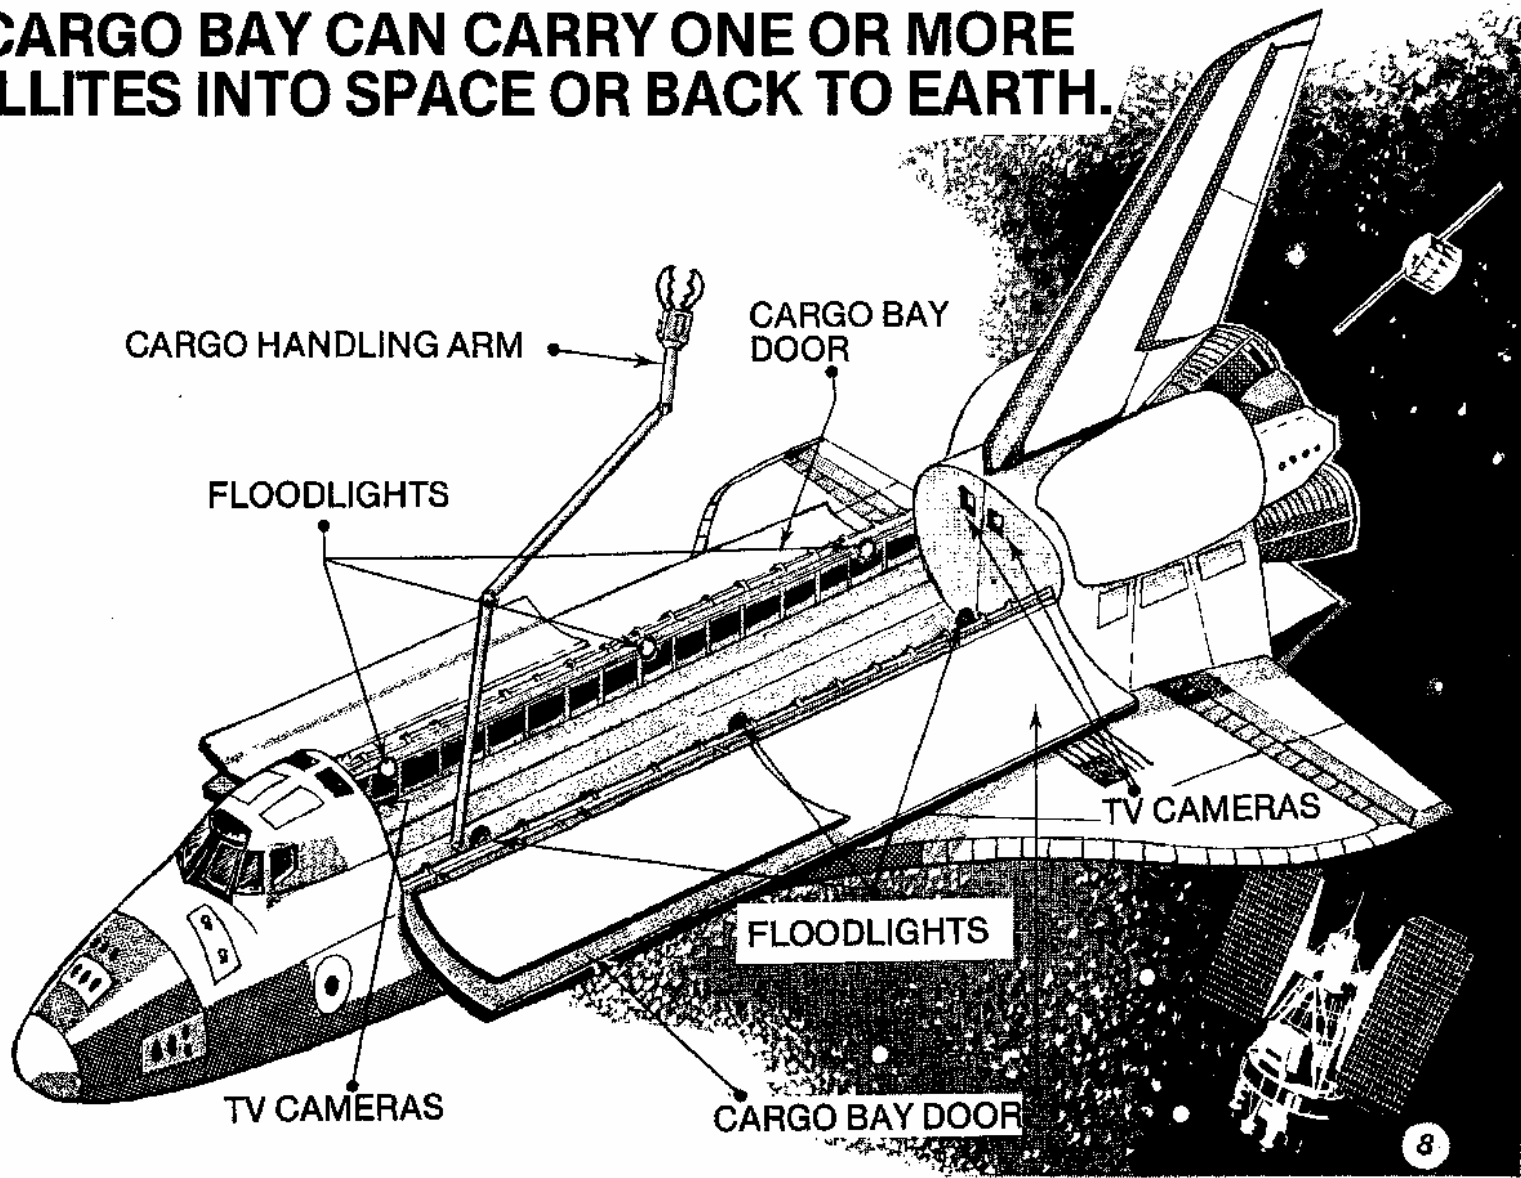

THE CARGO BAY CAN CARRY ONE OR MORE SATELLITES INTO SPACE OR BACK TO EARTH.

THE CARGO BAY IS 15 FEET IN DIAMETER AND 60 FEET LONG.